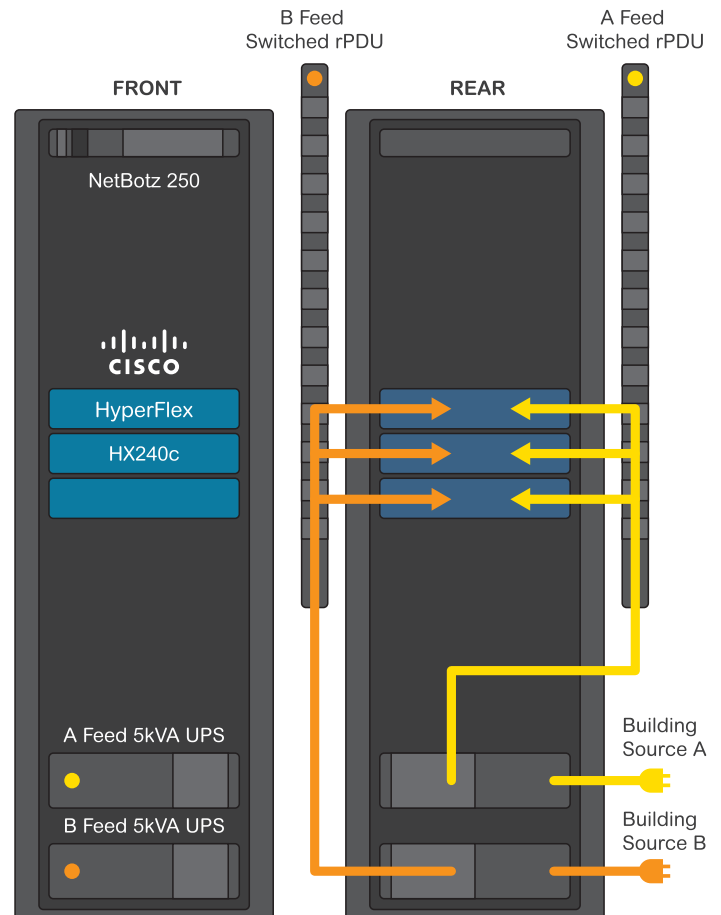

Complete Products

APC by Schneider Electric provides a purpose-built infrastructure and physical management wrapper for converged and hyperconverged architectures, allowing organizations to simply and efficiently deliver a complete and highly energy-efficient IT solution that is pre-tested, optimized, and able to be rapidly deployed.