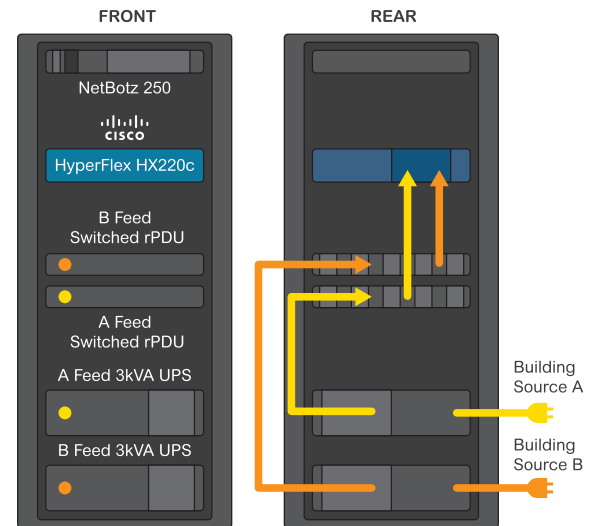

Certainty in a Connected World

APC's proven industry leadership and collaborative technology provide integrated solutions for the transformation of IT. These solutions enable connectivity, reliability, and accessibility through validation and certifications with the largest IT vendors and alliances.

Remote Office/Branch Office and SMB Solutions

for smaller, distributed IT environments outside of the data center

Remote/Branch/SMB Solution Details		
Cisco		HyperFlex HX220c
Rack	1	AR3104SP1 NetShelter SX 24U with Shock Pallet
UPS	2	SMX3000RMLV2UNC Smart UPS X 3000VA Rack/ Tower LCD 100-127V with Network Card
rPDU	2	AP7902B Rack PDU, Switched 2U, 30A, 120V, (16)5-20
Netbotz 250	1	NBACS125 NetBotz 125kHz Rack Access Control
Cable Management	1	AR8429 Horizontal Cable Organizer 1U with Brush Strip
Power Cord Kit	1	AP9891 Power Cord Kit (5 ea), C13 - 5-15P, 0.6m
Blanking Panels	1	AR8136BLK Toolless Airflow Management Blanking Panel - Qty 10
Options		
Software		StruxureWare Data Center Expert
Services		LifeCycle Services
Office Rack Solution		NetShelter CX Product Family

*Configurability is available via Local Edge Configurator on Design Portal

Complete Management:

Management tools from APC by Schneider Electric seamlessly integrate with the IT hardware allowing for remote management, reducing the need and cost of on-site IT support staff.

apc.com/cisco-alliance

Life Is On